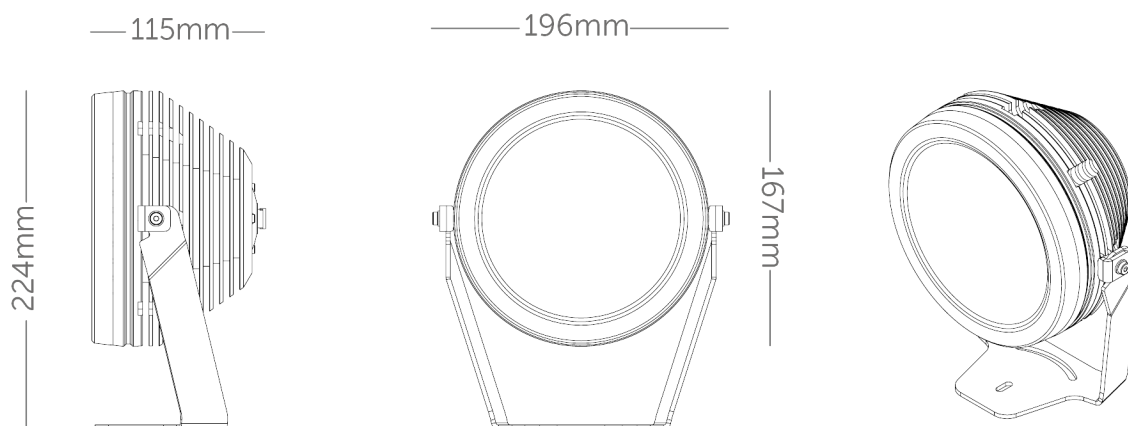

	CRI		lm	lm/w				
IP 67	70-90 CRI	76W	7128lm	105 lm/w	16/24/37/Ov	2200-6500K	Mono / RGB / RGBW	RAL / Anodize

TECHNICAL SPECIFICATION

OUTPUT

LED System	High Power Luxeon Z-ES
Intensity	7128 lm @ full power CRI 80 3000K
Channel Range	1 / 2 / 3 / 4 Channel
Color Range	2200K / 2700K / 3000K / 3500K / 4000K / 5000K / 5700K / RGB(36 Leds) / RGBW(48 Leds)
Optical System	16 / 24 / 37 Degrees and Oval 40*18 / 11° (Optional with Luxeon Z)

ENVIRONMENTAL

IP Rating	IP 67
Working Temp.	-18°C ~ 40°C / 0°F ~ 104°F
Storage Temp.	-18°C ~ 40°C / -0.4°F ~ 104°F

PHYSICAL

Size	L301 * Ø159mm
Housing	Machined 15µ anodized aluminum UV Stabilized polycarbonate

DRAWING

Hobeycomb
Cell W 5.2mm, H 3.2mm

Angular Louver

...	2	...	CH 1 +	...	Black
	3	Polarity	CH 1 -	...	White
Pin	1		CH 2 +	...	Red
.....	6		CH 2 -	...	Blue
	7		CH 3 +	...	Yellow
	4		CH 3 -	...	Green
	8		CH 4 +	...	Orange
	10		CH 4 -	...	Purple
	9		NTC	...	Grey
	5		NTC	...	Brown